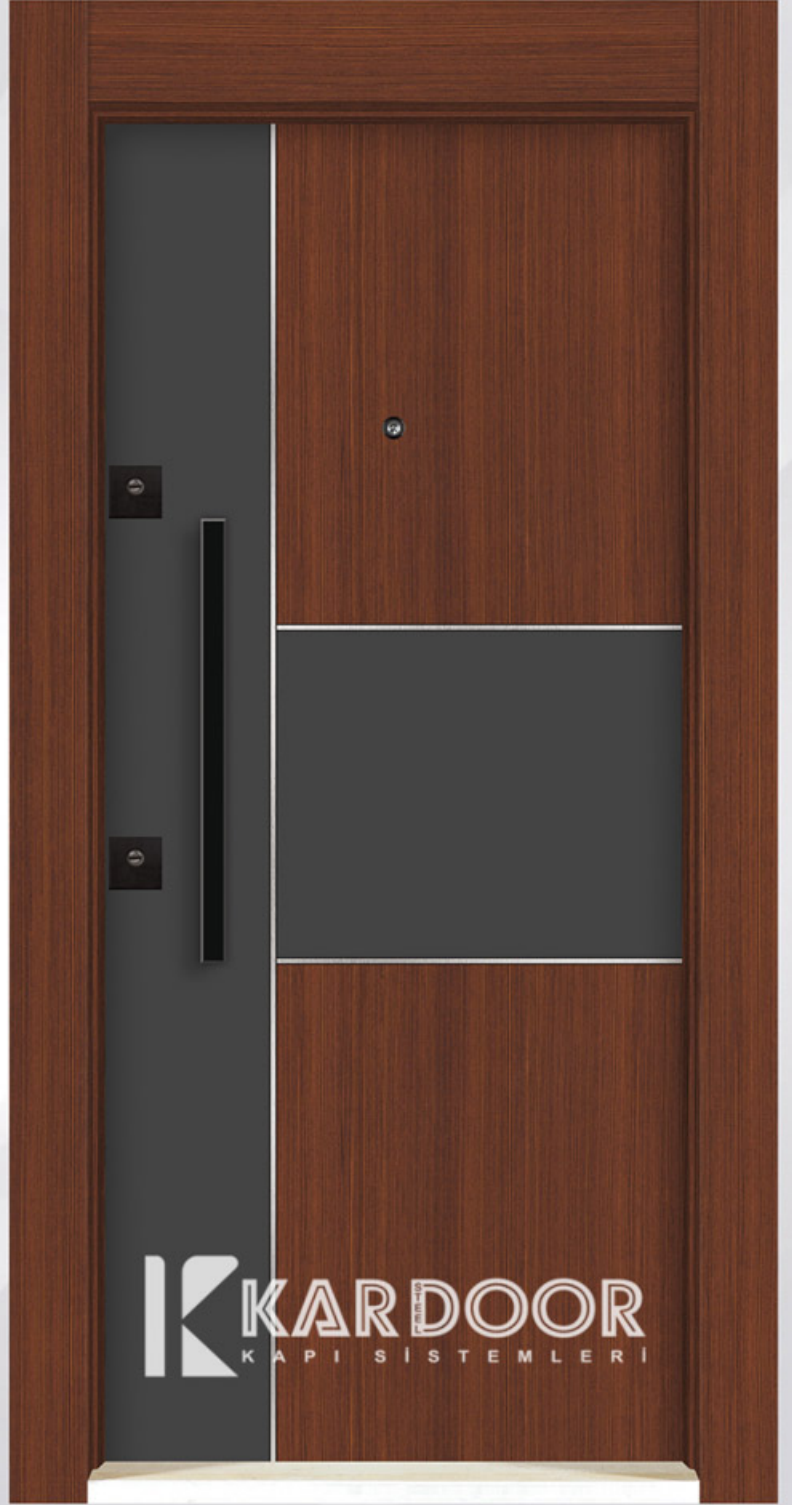

K 504 Teak Light / Antrasit
Teak Light / Anthracite

K 505 Teak Light / Beyaz
Teak Light / White

K 506 Beyaz / Antrasit
White / Anthracite

K 507 Teak Light / Siyah
Teak Light / Black

K 508 Teak Light / Antrasit
Teak Light / Anthracite