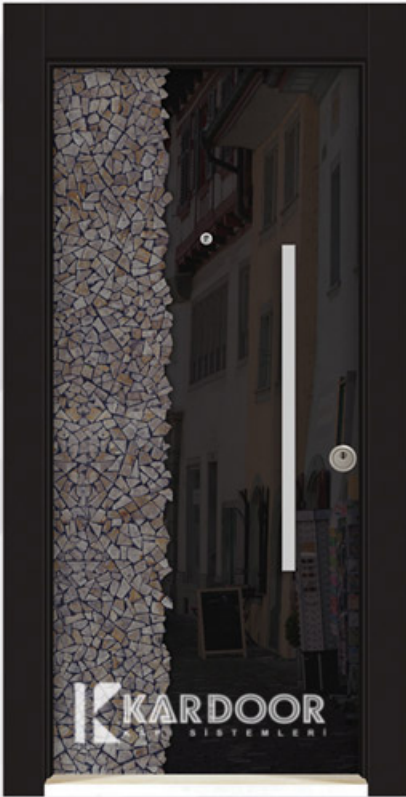

107
Siyah / Desenli Siyah Cam
Black / Patterned Black Glass

Beyaz / Siyah-Beyaz Cam
White / Black-White Glass
108

Siyah / Desenli Siyah Cam
Black / Patterned Black Glass
109

Antrasit / Desenli Füme Cam
Anthracite / Patterned Smoked Glass
110